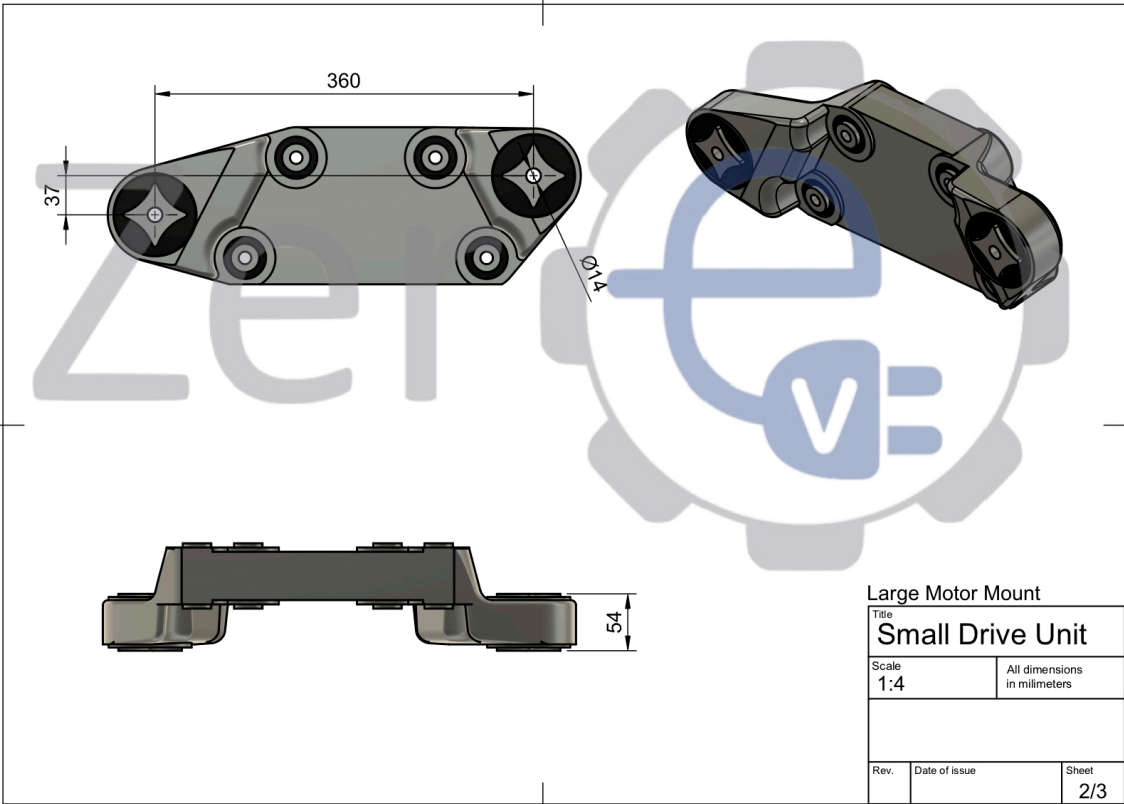

Tesla Small Drive Unit Board Dimensional Installation Guide

Large Motor Mount

Title		
Small Drive Unit		
Scale		All dimensions in millimeters
1:4		
Rev.	Date of issue	Sheet
		2/3

Inverter Side Motor Mount

Title		
Small Drive Unit		
Scale		All dimensions in millimeters
1:3		
Rev.	Date of issue	Sheet
		3/3