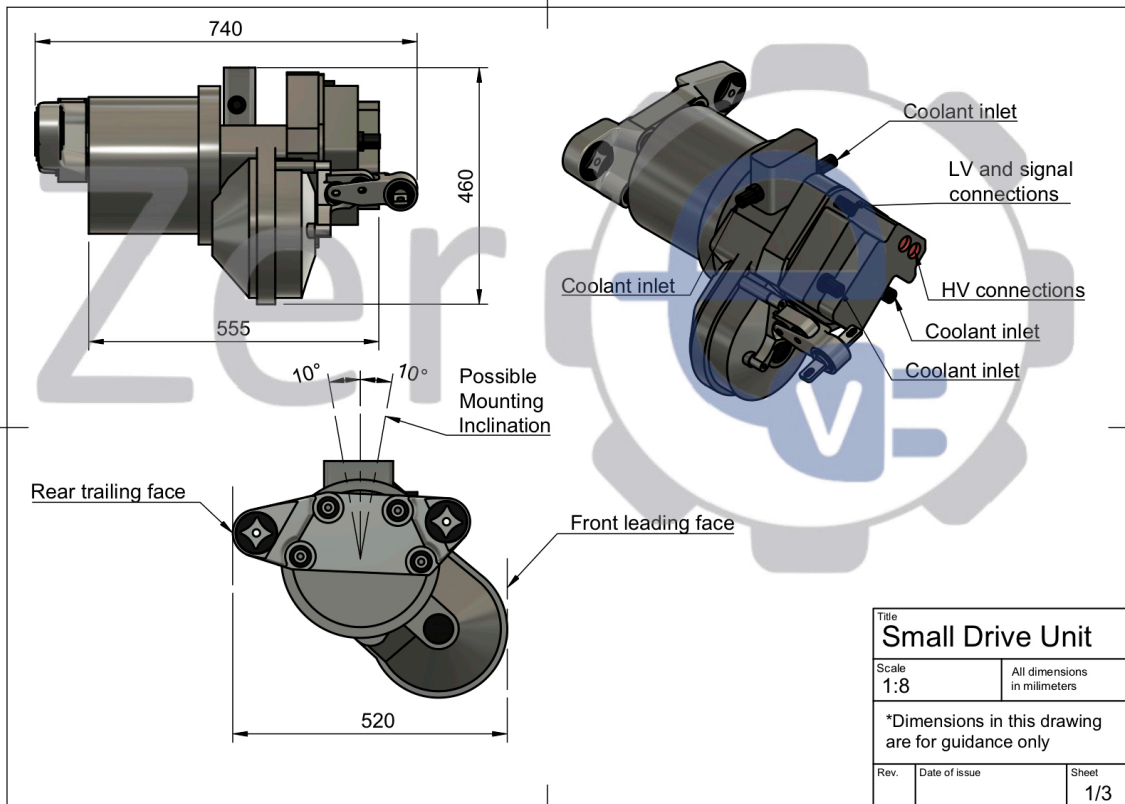

Tesla Small Drive Unit Board Dimensional Installation Guide

Large Motor Mount

Title		
Small Drive Unit		
Scale		All dimensions in millimeters
1:4		
Rev.	Date of issue	Sheet
		2/3

Inverter Side Motor Mount

Title		
Small Drive Unit		
Scale		All dimensions in millimeters
1:3		
Rev.	Date of issue	Sheet
		3/3