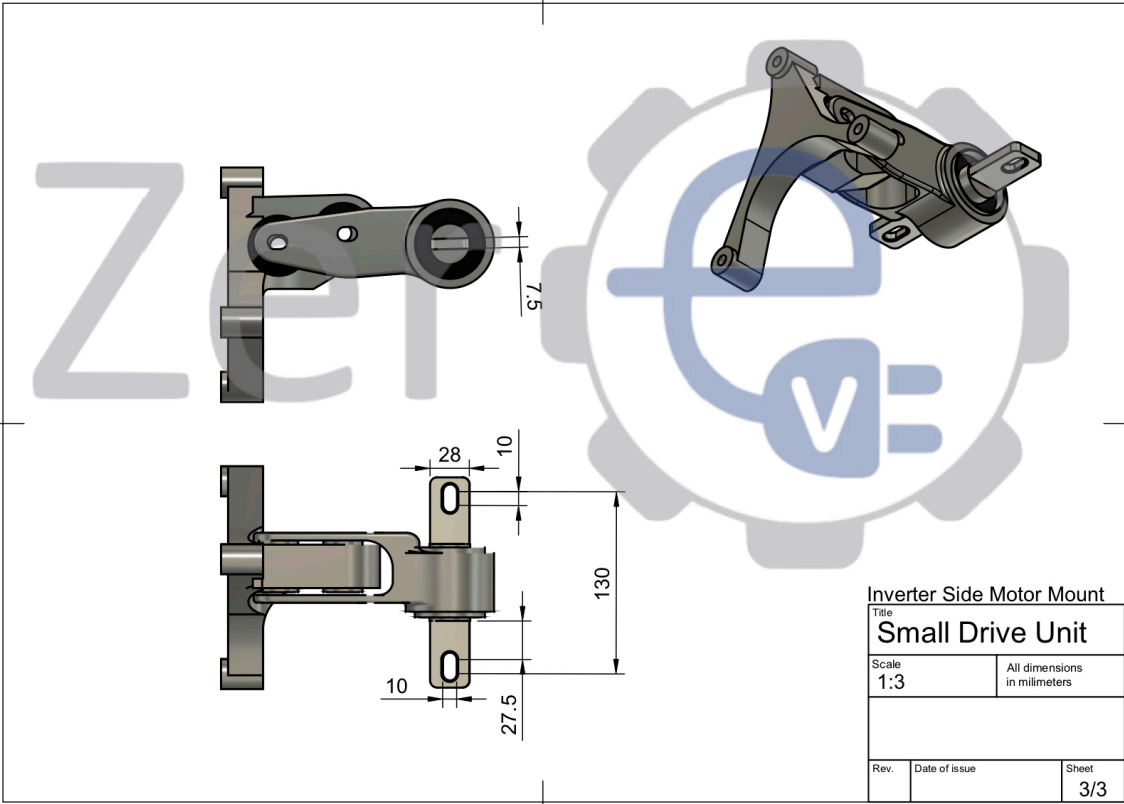

Tesla Small Drive Unit Board Dimensional Installation Guide

Large Motor Mount

Title		
Small Drive Unit		
Scale		All dimensions in millimeters
1:4		
Rev.	Date of issue	Sheet
		2/3

Inverter Side Motor Mount

Title		
Small Drive Unit		
Scale		All dimensions in millimeters
1:3		
Rev.	Date of issue	Sheet
		3/3