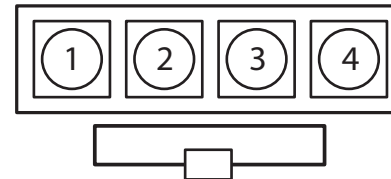

EV West - Model S Tesla Battery 15 Pin Connector / 4 Pin Connector

Revision 1.1

- 1: Green: C5+/C6-
- 2: Blank
- 3: Orange: C3+/C4-
- 4: Blank
- 5: Brown: C1+/C2-
- 6: Blank
- 7: Blank
- 8: Blank
- 9: Black: C1-
- 10: Blank
- 11: Red: C2+/C3-
- 12: Blank
- 13: Yellow: C4+/C5-
- 14: Blank
- 15: Blue: C6+

View: Front Side of Battery Connector

- 1: Blue: Cathode Thermistor 1
- 2: Yellow: Anode Thermistor 1
- 3: Blue: Cathode Thermistor 2
- 4: Yellow: Anode Thermistor 2

View: Front Side of Sensor Connector