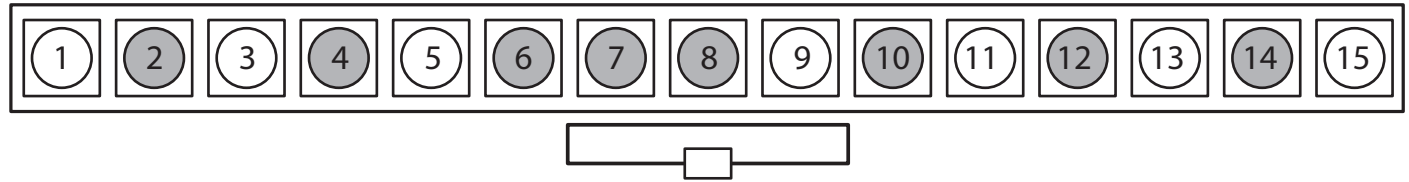

EV West - Model S Tesla Battery 15 Pin Connector / 4 Pin Connector

Revision 1.1

- 1: Green: C5+/C6-
- 2: Blank
- 3: Orange: C3+/C4-
- 4: Blank
- 5: Brown: C1+/C2-
- 6: Blank
- 7: Blank
- 8: Blank
- 9: Black: C1-
- 10: Blank
- 11: Red: C2+/C3-
- 12: Blank
- 13: Yellow: C4+/C5-
- 14: Blank
- 15: Blue: C6+

View: Front Side of Battery Connector

- 1: Blue: Cathode Thermistor 1
- 2: Yellow: Anode Thermistor 1
- 3: Blue: Cathode Thermistor 2
- 4: Yellow: Anode Thermistor 2

View: Front Side of Sensor Connector